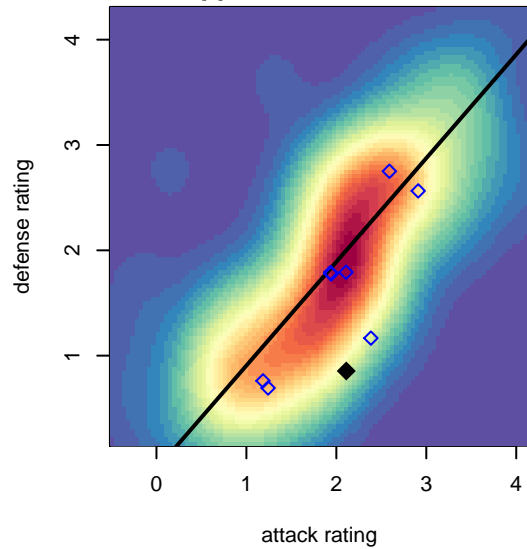

North Idaho Inferno Blue G02

, ID
 G02 total strength=1227
 attack=8.25 defense=2.35
 spr league = Spr PSPL EWA – '01/'02 Copa 1 -
 notes= Vesciano 2016

alt names used:
 NORTH IDAHO INFERNO F C RIDER G02 BLI

Venues played:
 2017 River City Cup U15–U16 ('02,'03) U16
 2017 Spr PSPL EWA – '01/'02 Copa 1 – East L

**attack and defense variance (black dot)
relative to other teams
and top 10 in region**

**attack and defense rating
relative to others at age
and all opponents in last 13 months**