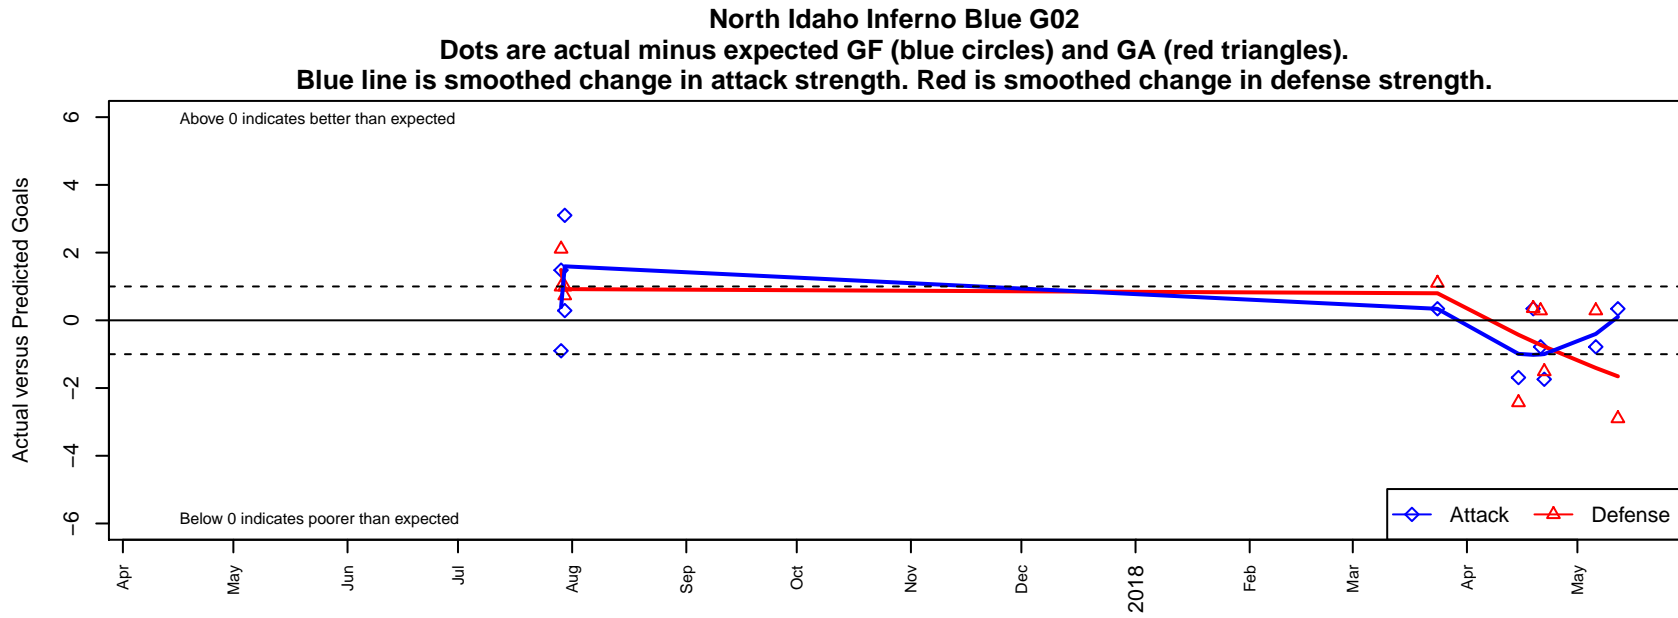

North Idaho Inferno Blue G02

, ID
 G02 total strength=1227
 attack=8.25 defense=2.35
 spr league = Spr PSPL EWA – '01/'02 Copa 1 -
 notes= Vesciano 2016

alt names used:
 NORTH IDAHO INFERNO F C RIDER G02 BLI

Venues played:
 2017 River City Cup U15–U16 ('02,'03) U16
 2017 Spr PSPL EWA – '01/'02 Copa 1 – East L

**attack and defense variance (black dot)
relative to other teams
and top 10 in region**

**attack and defense rating
relative to others at age
and all opponents in last 13 months**