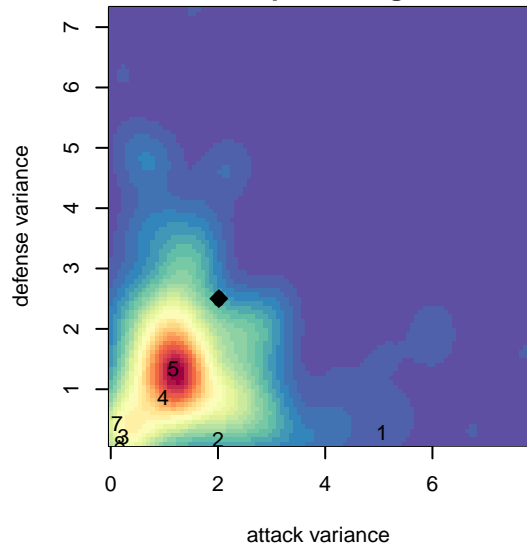

North Idaho Inferno Blue G02

, ID
 G02 total strength=1227
 attack=8.25 defense=2.35
 spr league = Spr PSPL EWA – '01/'02 Copa 1 -
 notes= Vesciano 2016

alt names used:
 NORTH IDAHO INFERNO F C RIDER G02 BLI

Venues played:
 2017 River City Cup U15–U16 ('02,'03) U16
 2017 Spr PSPL EWA – '01/'02 Copa 1 – East L

**attack and defense variance (black dot)
relative to other teams
and top 10 in region**

**attack and defense rating
relative to others at age
and all opponents in last 13 months**